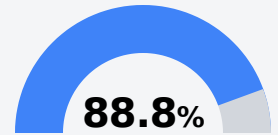

Graduation Rate	
State	85.0%
District	91.4%
School	N/A

Per-Pupil Expenditure

Per-Pupil expenditure data will be available in early 2021.

Teacher Data

35.8

Teachers

Experienced Teachers

Provisional Teachers